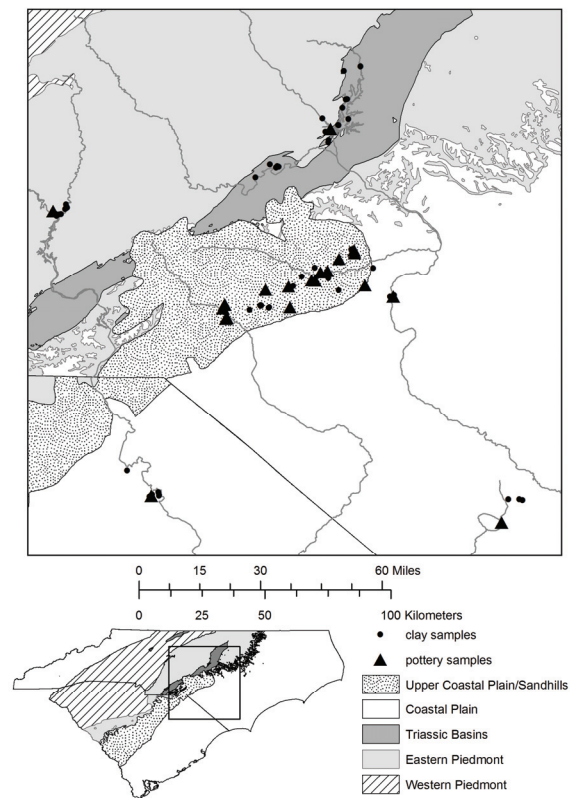

WOODLAND POTTERY SOURCING IN THE CAROLINA SANDHILLS

Edited by
Joseph M. Herbert
and
Theresa E. McReynolds

Research Report No. 29
Research Laboratories of Archaeology
The University of North Carolina at Chapel Hill