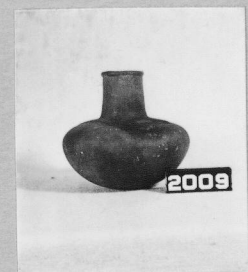

E

Eastern Arkansas: Polished drab. A1-B4, bottles with fillet at junction of neck and shoulder; C1-E4, with "ogee" collar.