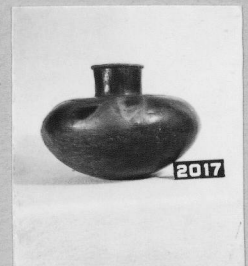

E

Eastern Arkansas: Polished drab. A1-B4, bottles with fillet at junction of neck and shoulder; C1-E4, with "ogee" collar.