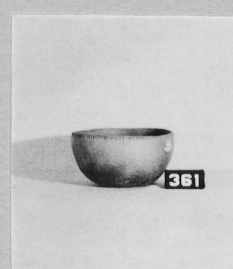

1

2

3

4

A

B

Cairo Lowland: Polished Drab. Tall-necked bottles, annular and tripod bases.

D

E

New Madrid: Polished drab. Hemispherical bowls.