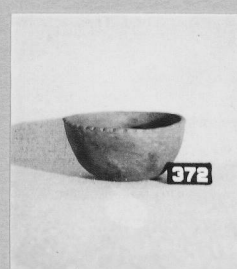

1

2

3

4

A

B

Cairo Lowland: Polished Drab. Tall-necked bottles, annular and tripod bases.

D

E

New Madrid: Polished drab. Hemispherical bowls.