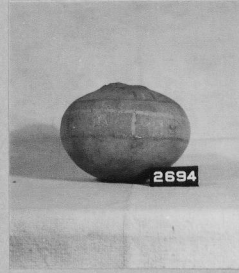

1

2

3

4

A

B

C

D

E

Cairo Lowland: Decorated wares. A1-C4, direct painting: A1-4, red on buff; B1-C3, red and white on buff; C4, red, white and black. D1-E4, combination direct painting and lost color: D1-2, red and black; D2-E4, red, white and black.