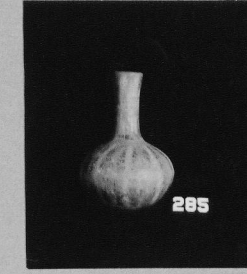

1

2

3

4

A

B

C

D

E

Cairo Lowland: Decorated wares. A1-C4, direct painting: A1-4, red on buff; B1-C3, red and white on buff; C4, red, white and black. D1-E4, combination direct painting and lost color: D1-2, red and black; D2-E4, red, white and black.