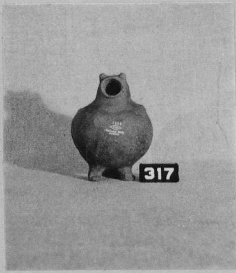

1

2

3

4

A

B

C

D

E

Cairo Lowland: Decorated wares. A1-C4, direct painting: A1-4, red on buff; B1-C3, red and white on buff; C4, red, white and black. D1-E4, combination direct painting and lost color: D1-2, red and black; D2-E4, red, white and black.