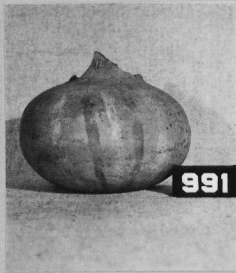

1

2

3

4

A

B

C

D

E

Cairo Lowland: Decorated wares. A1-C4, direct painting: A1-4, red on buff; B1-C3, red and white on buff; C4, red, white and black. D1-E4, combination direct painting and lost color: D1-2, red and black; D2-E4, red, white and black.