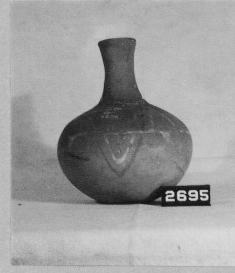

1

2

3

4

A

B

C

D

E

Cairo Lowland: Decorated wares. A1-C4, direct painting: A1-4, red on buff; B1-C3, red and white on buff; C4, red, white and black. D1-E4, combination direct painting and lost color: D1-2, red and black; D2-E4, red, white and black.