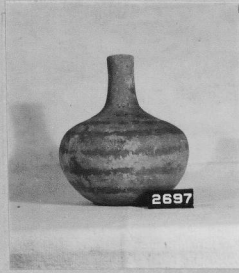

1

2

3

4

A

B

C

D

E

Cairo Lowland: Decorated wares. A1-C4, direct painting: A1-4, red on buff; B1-C3, red and white on buff; C4, red, white and black. D1-E4, combination direct painting and lost color: D1-2, red and black; D2-E4, red, white and black.