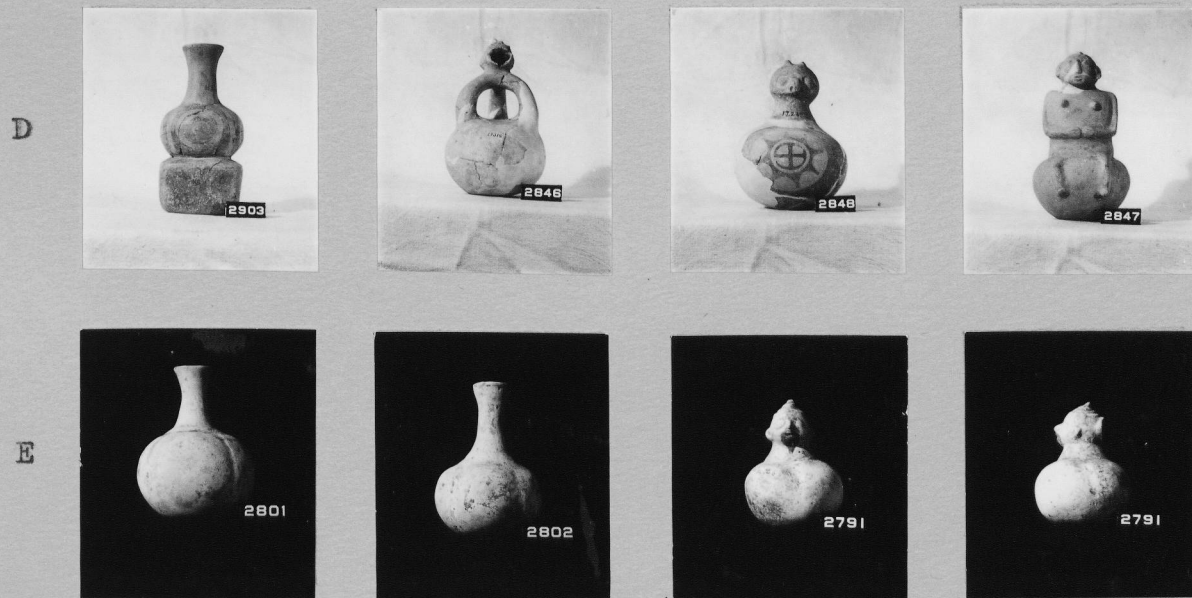

Cumberland: Miscellaneous atypical specimens. A1, cord-marked jar; A2, jar with "nubbin" decoration; A3, small deep jar; A4, cup with vertically perforated lugs; B1, tripod bottle, "exuberant" type; B2-4, hollow figurine.

Cumberland: Lost Color. D1-4, Black on Buff; E1-4, Black on White; E1-2, lobate bottles; E3-4, human effigy with pyramidal headdress.